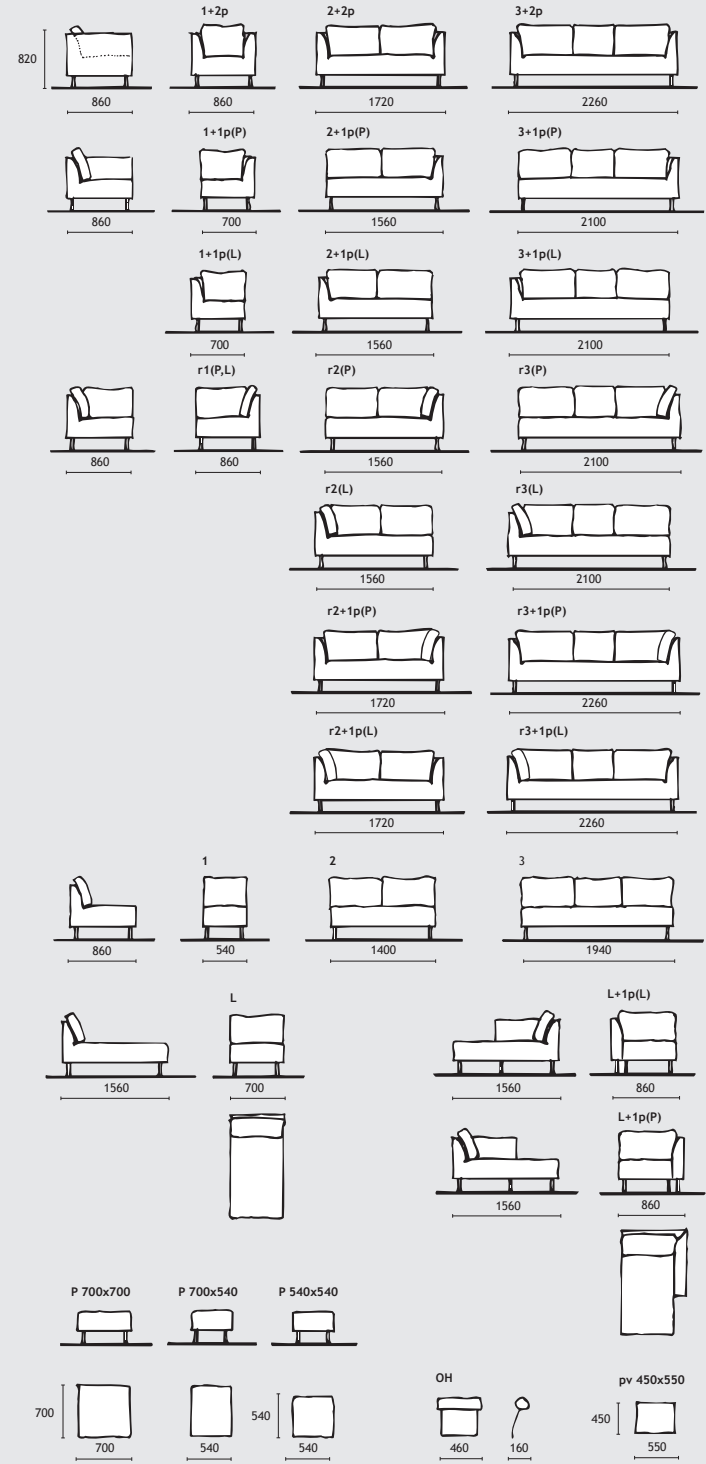

MAX

MAX

MAX GROUND

MAX RADIUS

NORDIC

OTOMAN

SARA

SERGIO

SOFIA SOFIA XL

SOFIA

SOFIA XL

TWIGGY

NORA

MARK TWIST

MARK

RENO