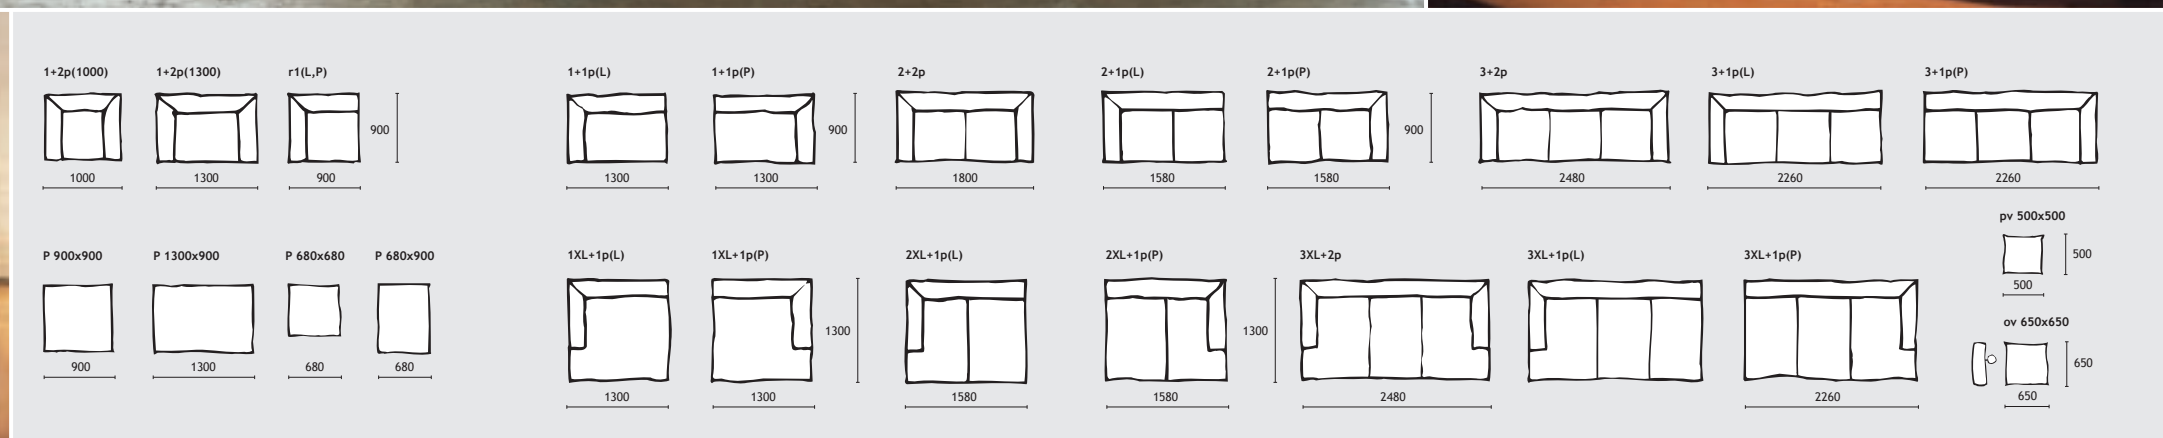

MAX

MAX

MAX GROUND

MAX RADIUS

NORDIC

OTOMAN

SARA

SERGIO