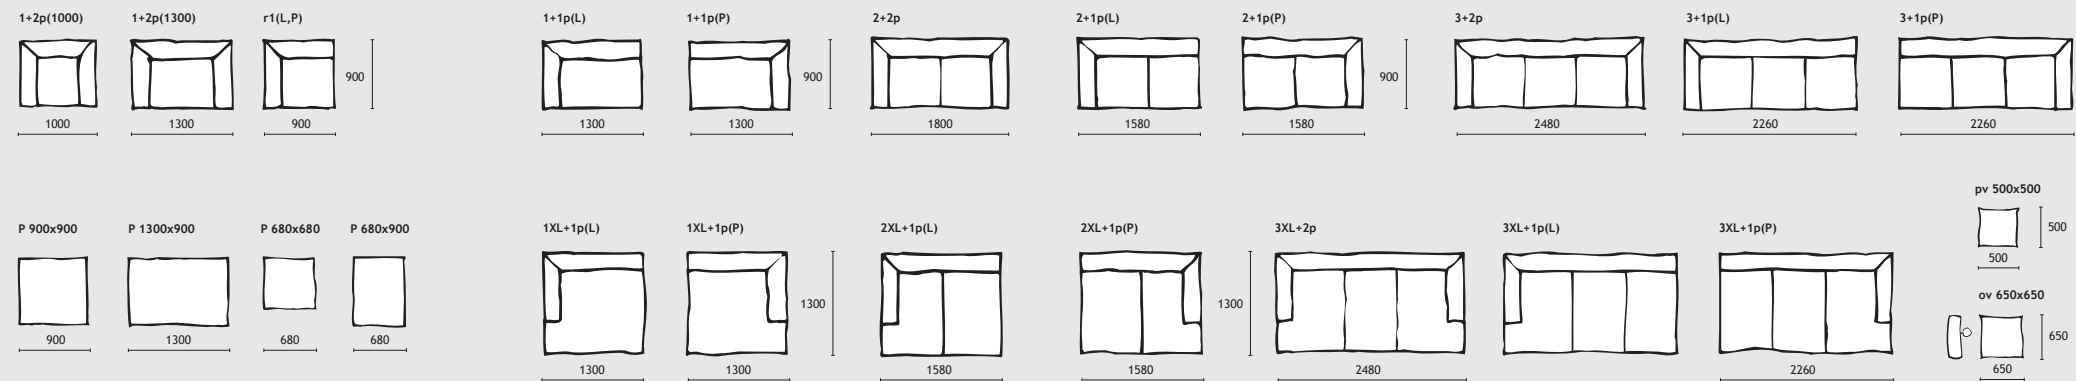

MAX

MAX

MAX GROUND

MAX RADIUS

NORDIC

OTOMAN

SARA

SERGIO