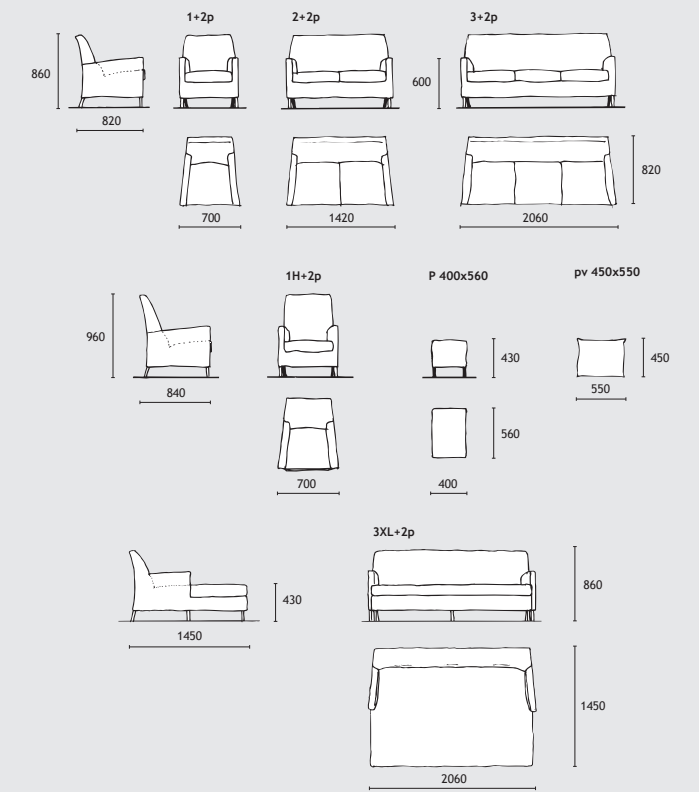

MAX

MAX

MAX GROUND

MAX RADIUS

NORDIC

OTOMAN

SARA

SERGIO