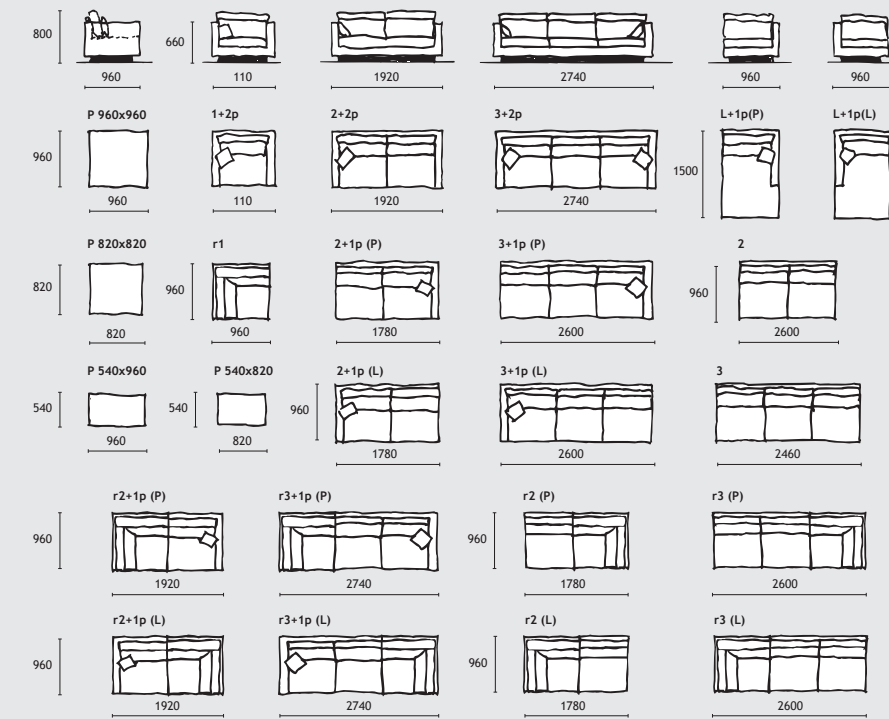

SOFIA SOFIA XL

SOFIA

SOFIA XL