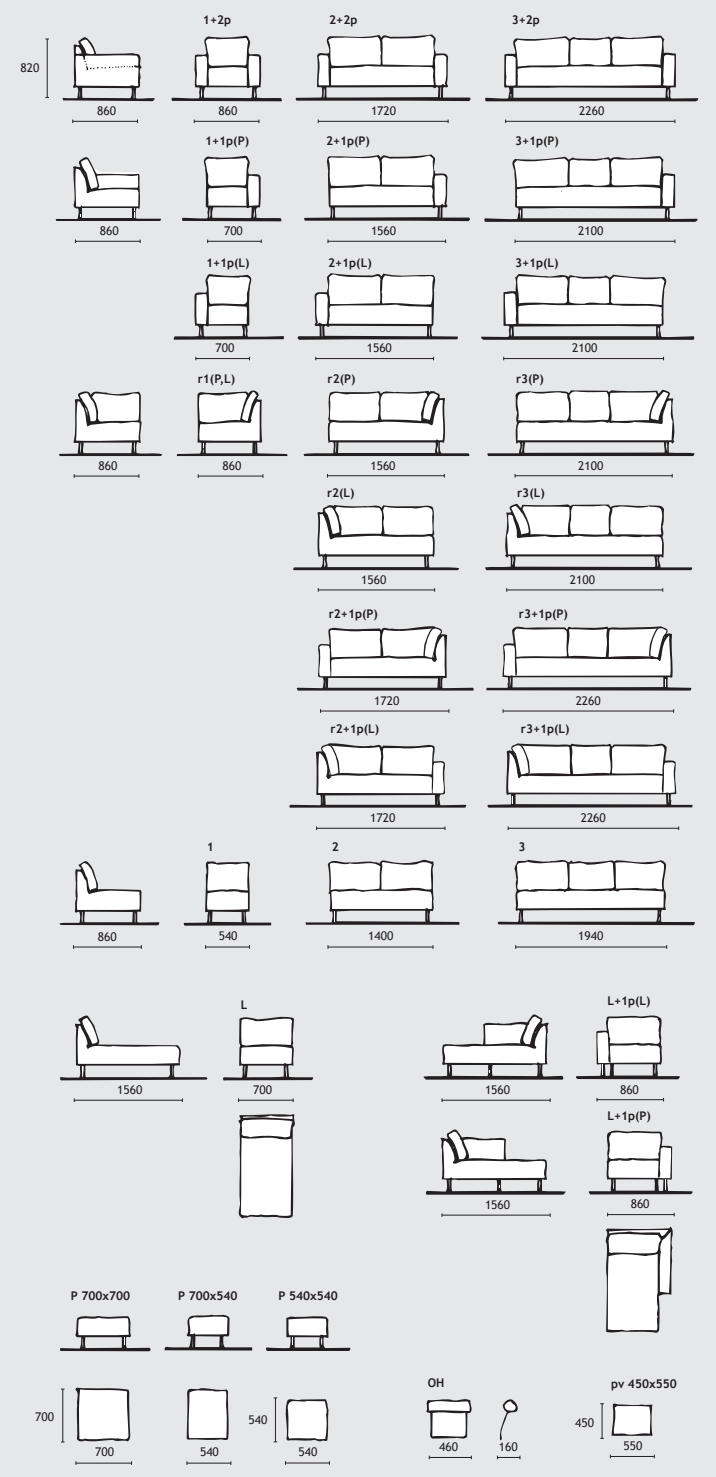

CINEMA

CINEMA

domark 716

FLAM

LEON

LUIGI

LUISA

14
15
domark

MAX

MAX

MAX GROUND

MAX RADIUS

NORDIC

OTOMAN

SARA

SERGIO

SOFIA SOFIA XL

SOFIA

SOFIA XL

TWIGGY

NORA

MARK TWIST

MARK

RENO