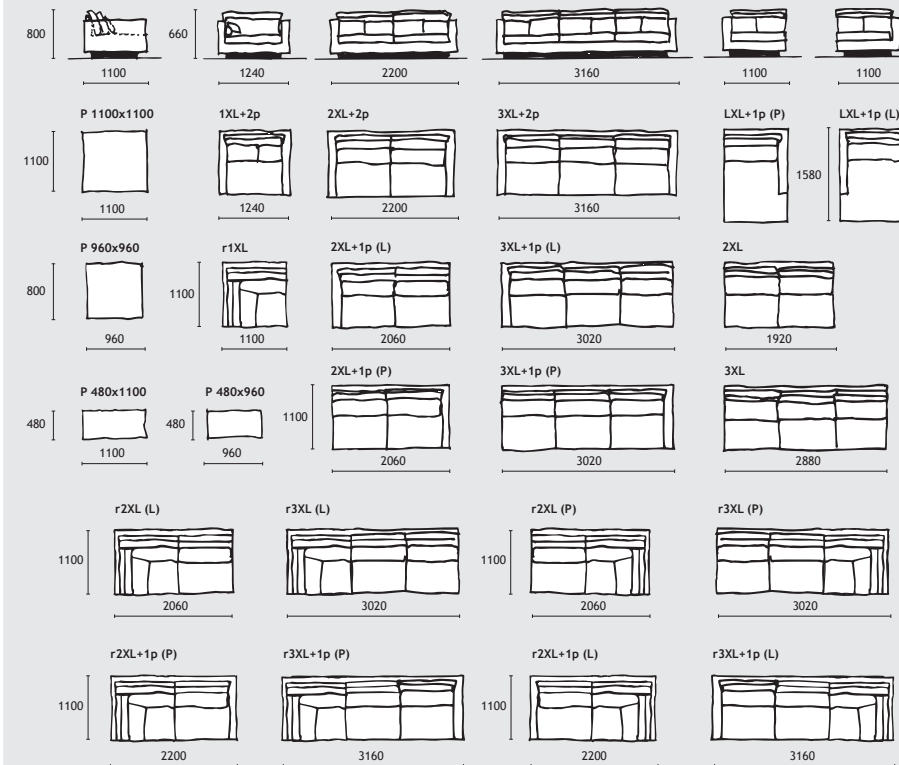

SOFIA SOFIA XL

SOFIA

SOFIA XL