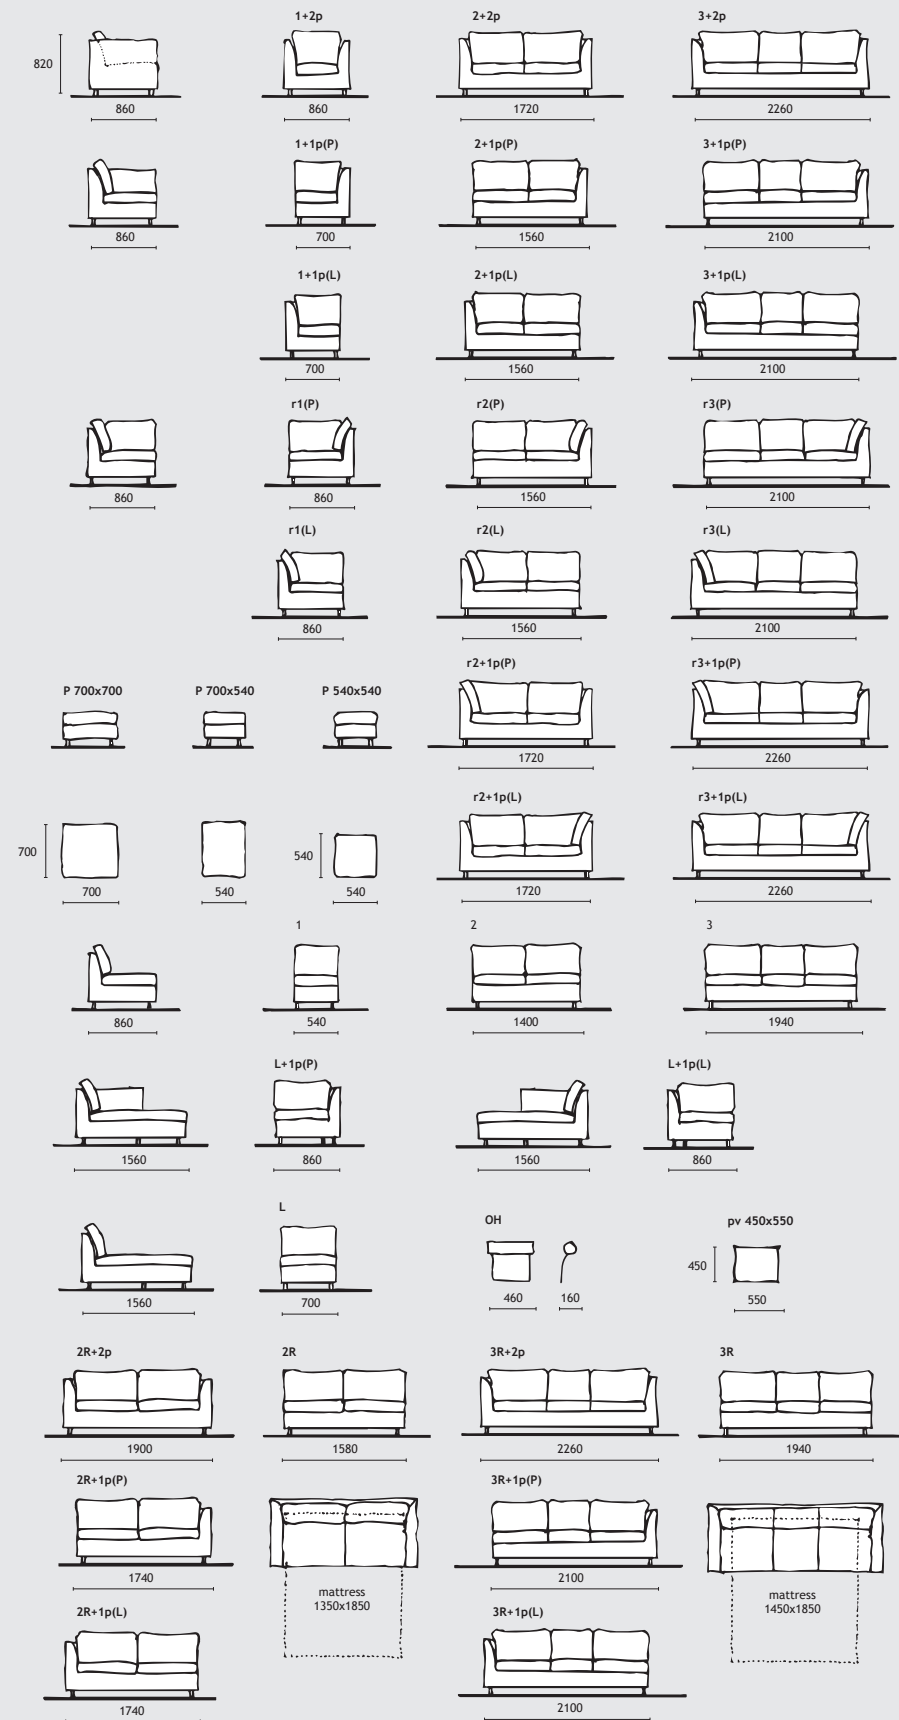

MAX

MAX

MAX GROUND

MAX RADIUS

NORDIC

OTOMAN

SARA

SERGIO